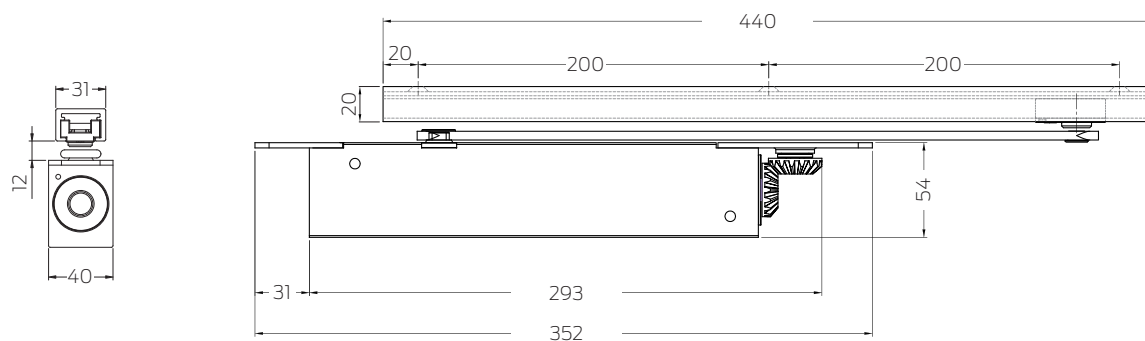

Briton

C3620 Series CONCEALED DOOR CLOSER

The Briton C3620 concealed closer is a robust cam-action, concealed door closer. It is designed to handle heavy-duty applications, capable of accommodating doors up to 1400mm in width and weighing up to 180kg. With adjustable sizing options ranging from EN3 to EN6, the C3620 is suitable for a wide range of doors, spanning from 950mm to 1400mm in width.

Features

- Adjustable EN size 3-6
- Suitable for door widths up to 1400mm
- Maximum door weight tested up to 180kg
- Non-handed solution
- Concealed solution to help achieve a sleek door profile
- Vandalism-resistant
- Adjustable closing and latching speed
- incorporates cam-action technology, which is an efficient mechanism that reduces resistance when opening the door.
- Backcheck prevents over swinging
- Complies to the highest international standards
- Tested to 500,000 cycles

Warranties

Mechanical	International Warranty*
------------	-------------------------

*Please refer to the International Warranty agreement.

Technical specifications

Model	C3620
Closing force according to EN1154	EN 3-6
Adjustable closing force	Yes
Max. door width	1400mm
Max. door weight	180kg
Adjustable closing speed	120° - 15°
Adjustable latching speed	15° - 0°
Arm Type	Guide Rail
Hold Open	Yes (optional)
Max. Opening Angle (Hinge Side)	120°
Max. Opening Angle (Opp. Hinge Side)	-
Max. Opening Angle (Others)	-
Back Check	Yes
Delay Action	-
Handling	Non-Handed
Compliance	EN1154:1996

Dimensions

All measurements are in mm.