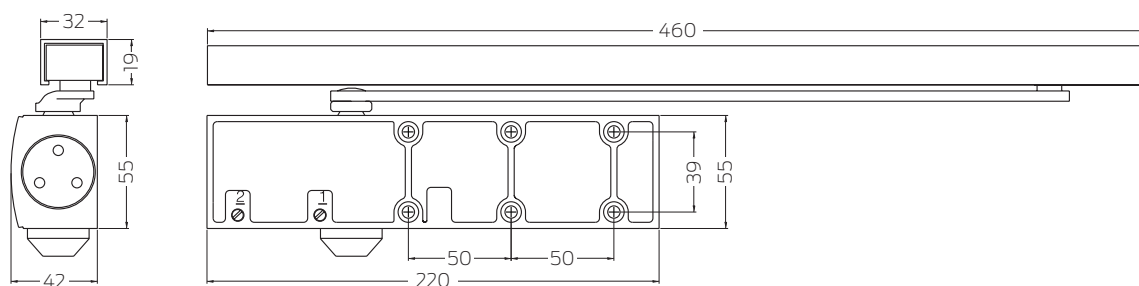

### EXPOSED DOOR CLOSER

The Briton 1310T series exposed door closer is engineered for compatibility with door panels up to 950mm in width. Available in a fixed size of EN2/3, it is ideal for a range of applications, including staircases, risers, and residential doors. When paired with the guide rail, the 1310T series door closer not only enhances functionality but also adds an aesthetic appeal to the door profile.

### Features

- Fixed size EN2/3
- Suitable for door widths up to 950mm
- Maximum door weight tested up to 65kg
- Cost effective solution for a wide range of applications
- Durable - Made of cast aluminium alloy body
- Rack and pinion
- Adjustable closing and latching speed
- Complies to EN1154:1997
- Tested to 500,000 cycles

# Technical specifications

Model	1310T Series
Closing Force according to EN1154	Fixed EN2/3
Adjustable Closing Force	No
Max. Door Width	950mm
Max. Door Weight	65kg
Adjustable Closing Speed	160° - 15°
Adjustable Latching Speed	15° - 0°
Arm Type	Guide rail
Hold Open	Yes (optional)
Max. Opening Angle (Hinge Side)	160°
Max. Opening Angle (Opposite Hinge Side)	105°
Back Check	Yes
Delay Action	-
Handing	Non-Handed
Compliance	EN1154:1997
Finishes	Matte black, silver

## Dimensions

All measurements are in mm.